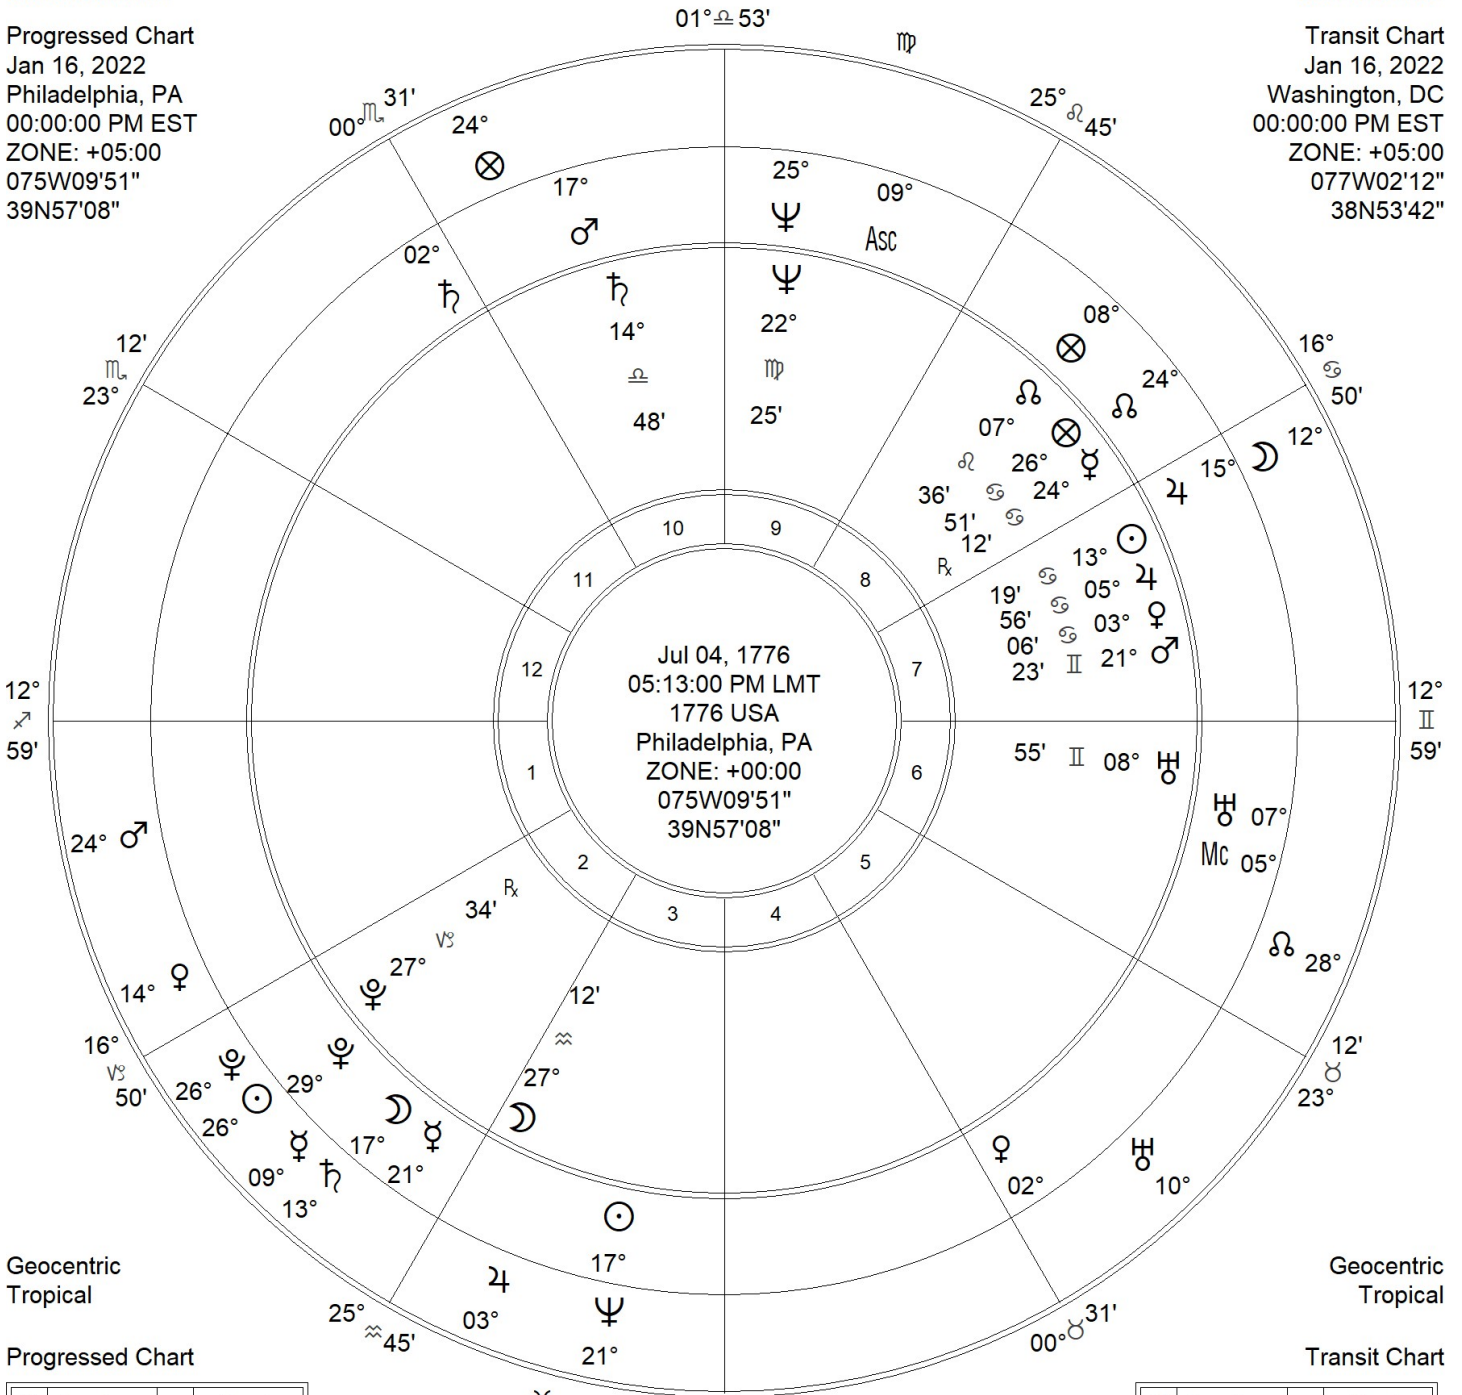

SECOND CHART:

Progressed Chart
 Jan 16, 2022
 Philadelphia, PA
 00:00:00 PM EST
 ZONE: +05:00
 075W09'51"
 39N57'08"

OUTER CHART:

Transit Chart
 Jan 16, 2022
 Washington, DC
 00:00:00 PM EST
 ZONE: +05:00
 077W02'12"
 38N53'42"

Geocentric
Tropical

Geocentric
Tropical

Progressed Chart

Transit Chart

PI	Geo Lon	Rx	Decl.
☽	17° 09'		- 17° 28'
☉	17° 15'		- 05° 02'
♀	21° 28'		- 13° 52'
♀	02° 36'		+14° 05'
♂	17° 11'	Rx	- 03° 48'
♃	15° 12'	Rx	+23° 01'
♃	02° 53'	Rx	- 09° 58'
♃	07° 10'		+21° 30'
♃	25° 59'	Rx	+02° 50'
♀	29° 30'		- 23° 31'
♁	24° 36'		+21° 14'
♁	08° 57'		+18° 03'
Mc	05° 39'		+21° 16'

PI	Geo Lon	Rx	Decl.
☽	27° 12'		- 14° 12'
☉	13° 19'		+22° 48'
♀	24° 12'	Rx	+17° 29'
♀	03° 06'		+23° 32'
♂	21° 23'		+23° 34'
♃	05° 56'		+23° 16'
♃	14° 48'		- 03° 31'
♃	08° 55'		+21° 44'
♃	22° 25'		+04° 10'
♀	27° 34'	Rx	- 23° 43'
♁	07° 36'		+18° 24'
♁	26° 51'		+20° 49'
Mc	01° 53'		- 00° 45'