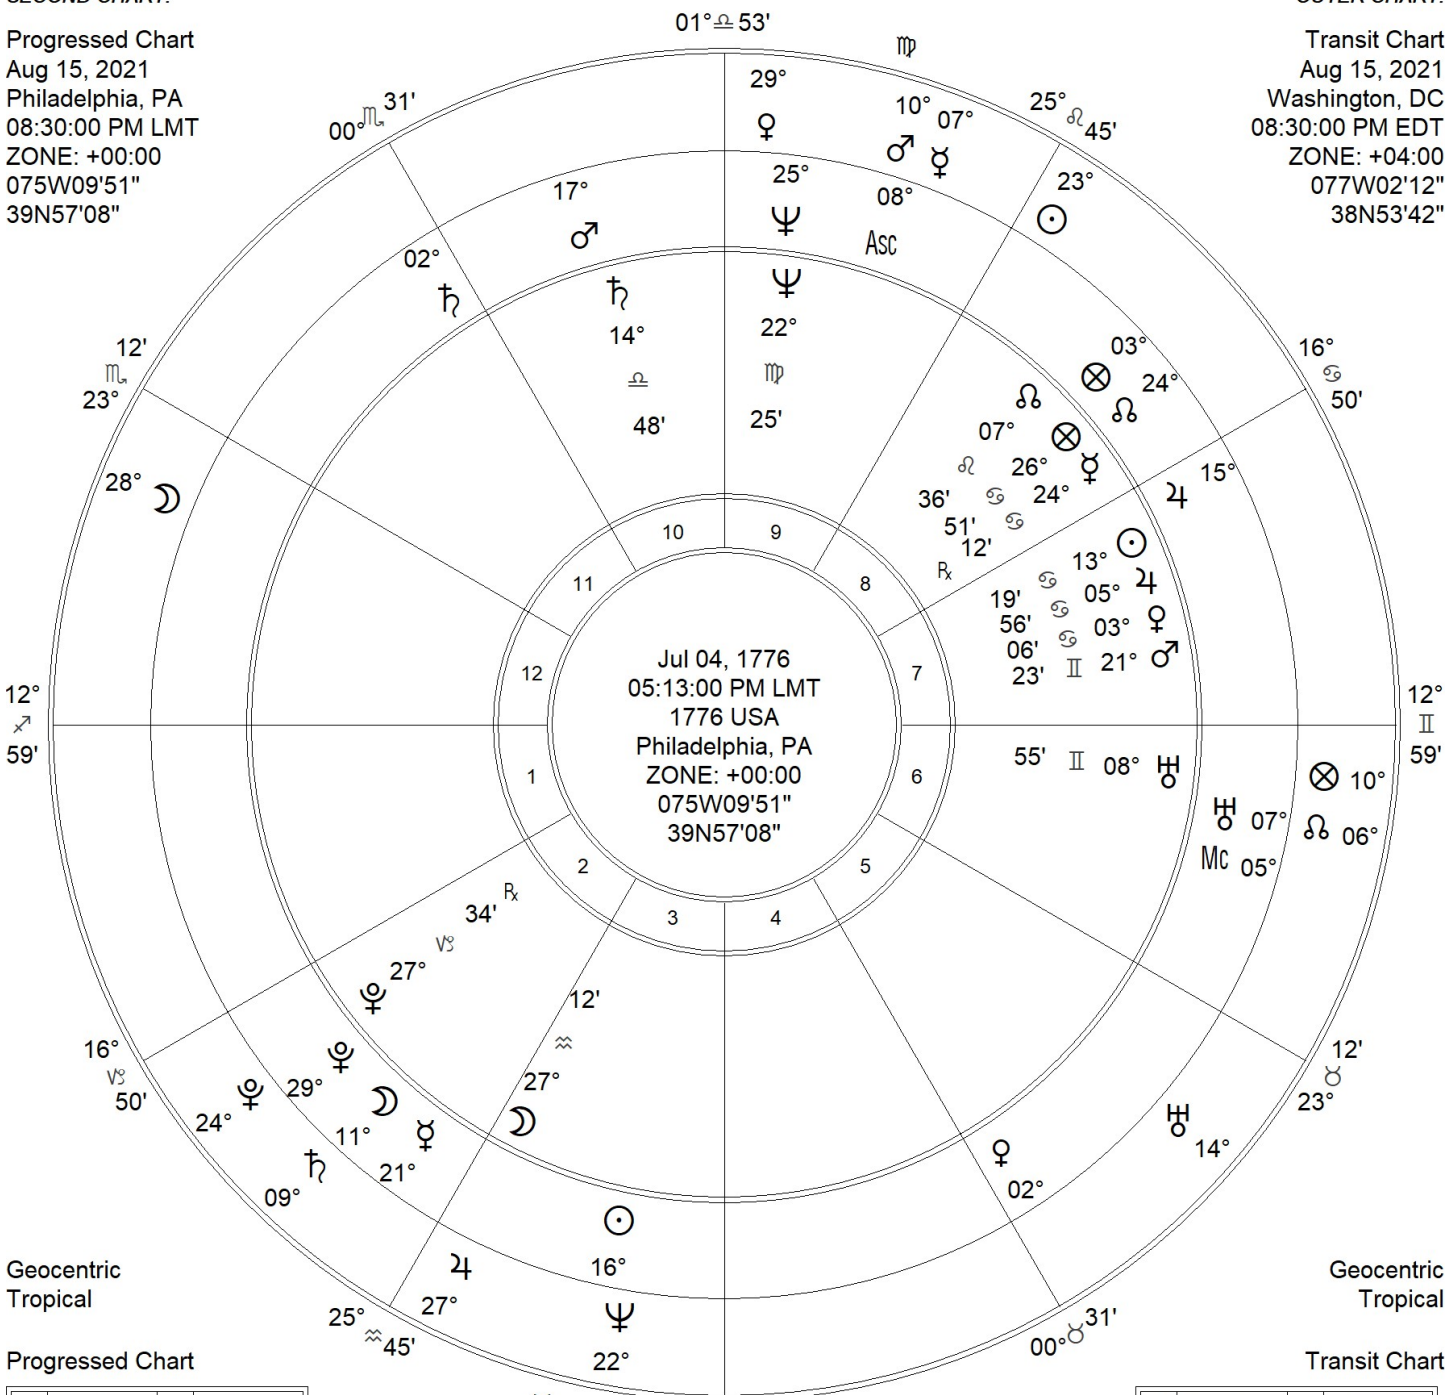

SECOND CHART:

Progressed Chart
 Aug 15, 2021
 Philadelphia, PA
 08:30:00 PM LMT
 ZONE: +00:00
 075W09'51"
 39N57'08"

OUTER CHART:

Transit Chart
 Aug 15, 2021
 Washington, DC
 08:30:00 PM EDT
 ZONE: +04:00
 077W02'12"
 38N53'42"

Geocentric
Tropical

Geocentric
Tropical

Progressed Chart

Transit Chart

PI	Geo Lon	Rx	Decl.
☽	11° 11' 09"		- 18° 44'
☉	16° 16' 50"		- 05° 12'
♀	21° 21' 16"		- 13° 51'
♀	02° 02' 08"		+13° 53'
♂	17° 17' 16"	Rx	- 03° 50'
♃	15° 15' 12"	Rx	+23° 01'
♄	02° 02' 54"	Rx	- 09° 59'
♅	07° 07' 10"		+21° 30'
♆	25° 25' 59"	Rx	+02° 50'
♇	29° 29' 29"		- 23° 31'
♈	24° 24' 37"		+21° 13'
♉	03° 03' 02"		+19° 30'
Mc	05° 05' 15"		+21° 12'

PI	Geo Lon	Rx	Decl.
☽	27° 27' 12"		- 14° 12'
☉	13° 13' 19"		+22° 48'
♀	24° 24' 12"	Rx	+17° 29'
♀	03° 03' 06"		+23° 32'
♂	21° 21' 23"		+23° 34'
♃	05° 05' 56"		+23° 16'
♄	14° 14' 48"		- 03° 31'
♅	08° 08' 55"		+21° 44'
♆	22° 22' 25"		+04° 10'
♇	27° 27' 34"	Rx	- 23° 43'
♈	07° 07' 36"		+18° 24'
♉	26° 26' 51"		+20° 49'
Mc	01° 01' 53"		- 00° 45'