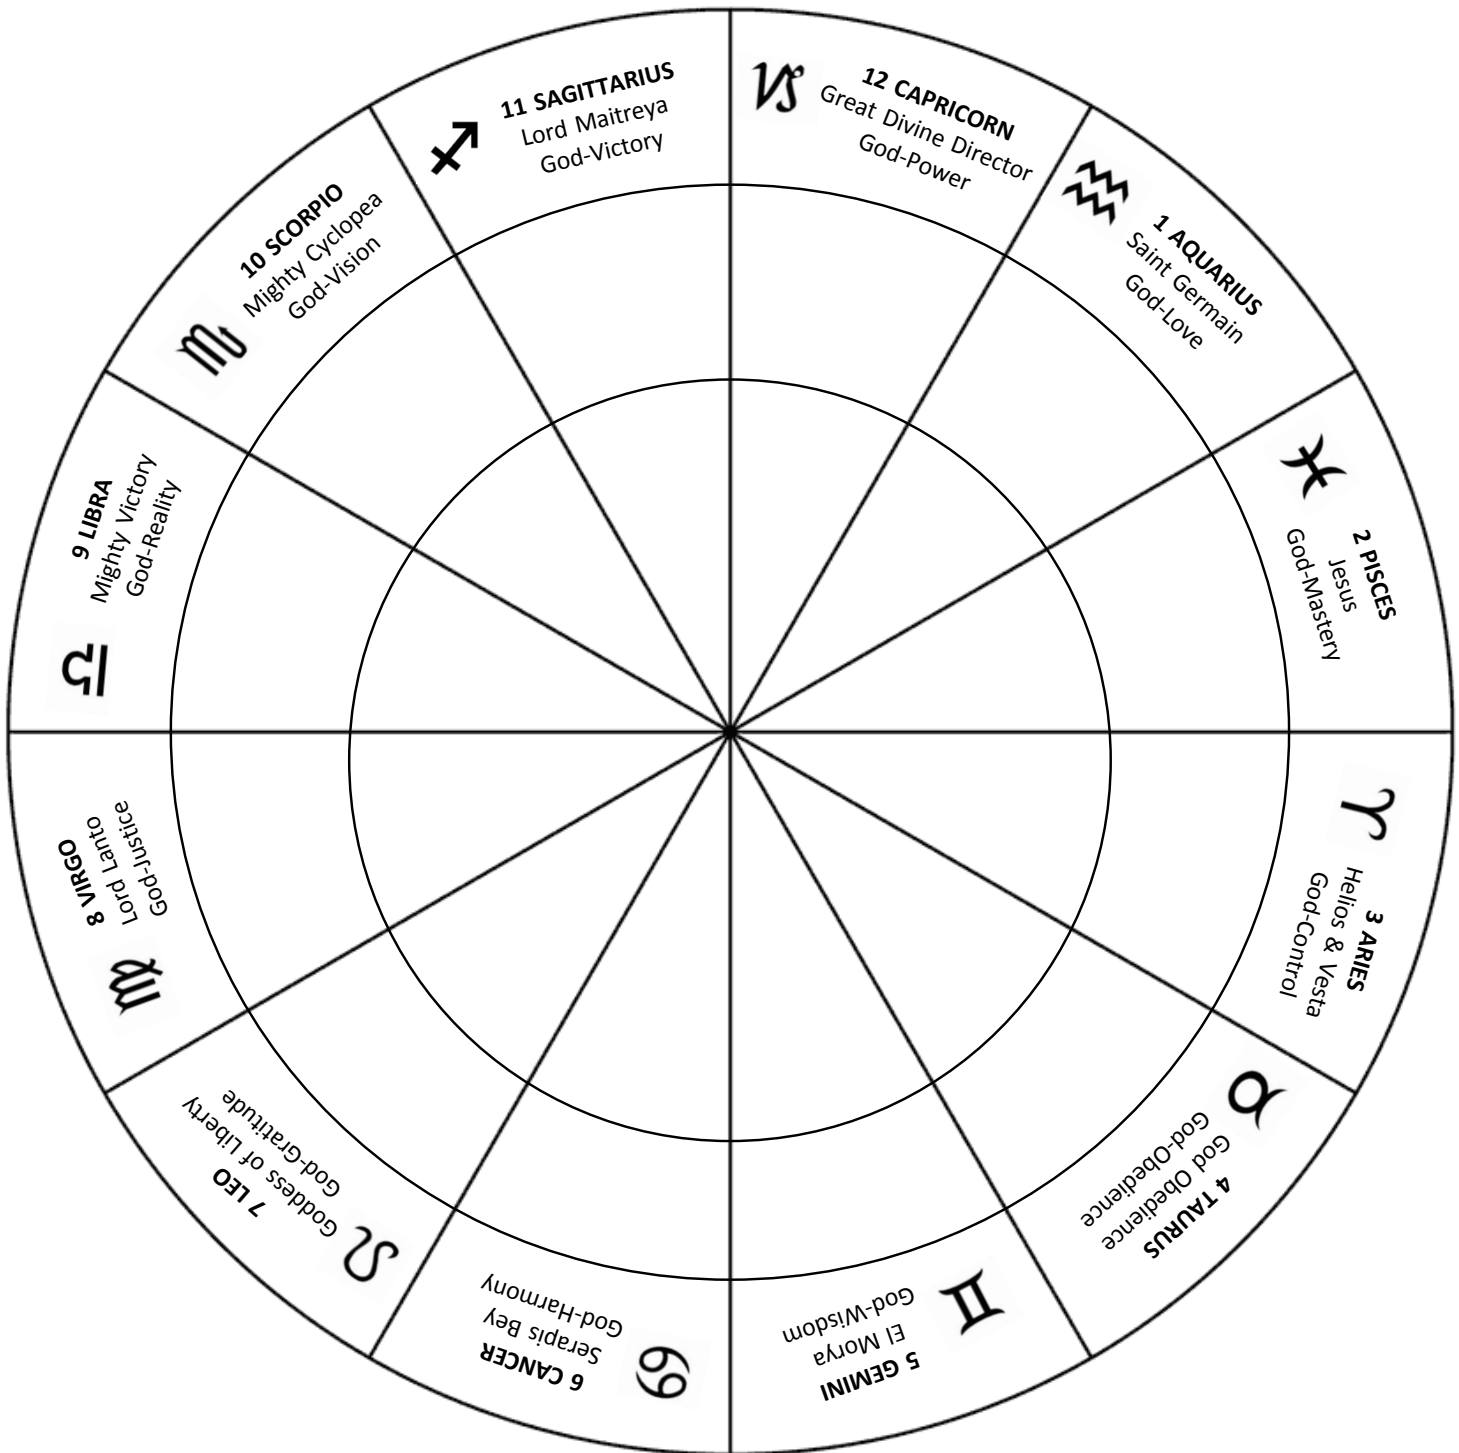

The Golden Pathway

The path that leads to personal and planetary transformation

www.thegoldenpathway.org

Worksheet for entering astrology in Cosmic Clock format. Refer to decree 6.04/6.04A for full text.

1st circle or outer circle is for the Cosmic Clock. This does not change.

2nd circle in is for daily planetary transits or other charts. Refer to your ephemeris and pencil in changes.

3rd circle in is for your Natal Planets, which do not change.